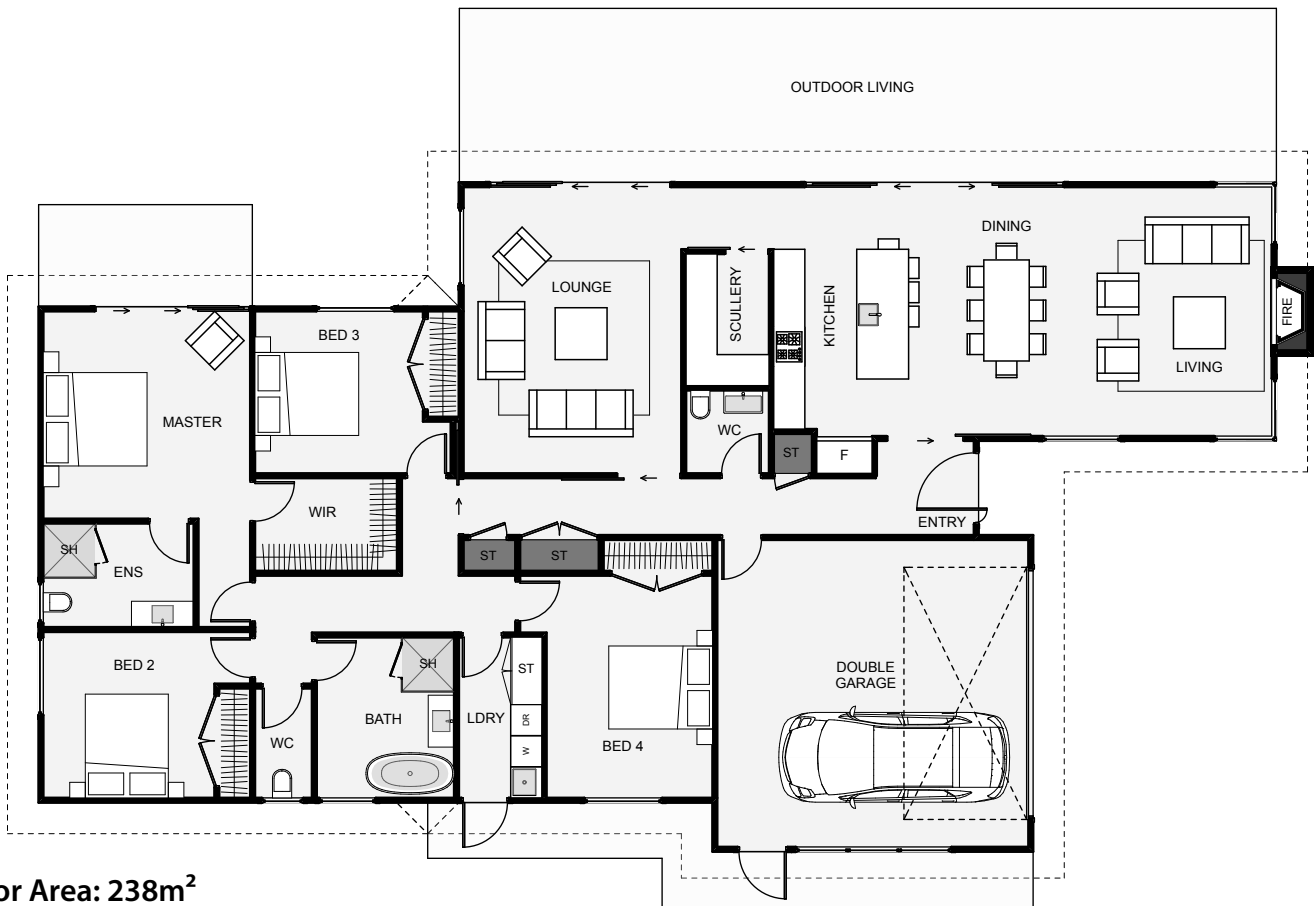

The Pohutakawa is a modern designer home with a good amount of glazing and a butterfly roof. The design is based around an open plan living, dining and kitchen with a scullery separating the second lounge. Other features include good storage, a separate laundry and the option to have a high sloping ceiling in the main living, making the space feel big. This home is for those that want a standout modern family home.