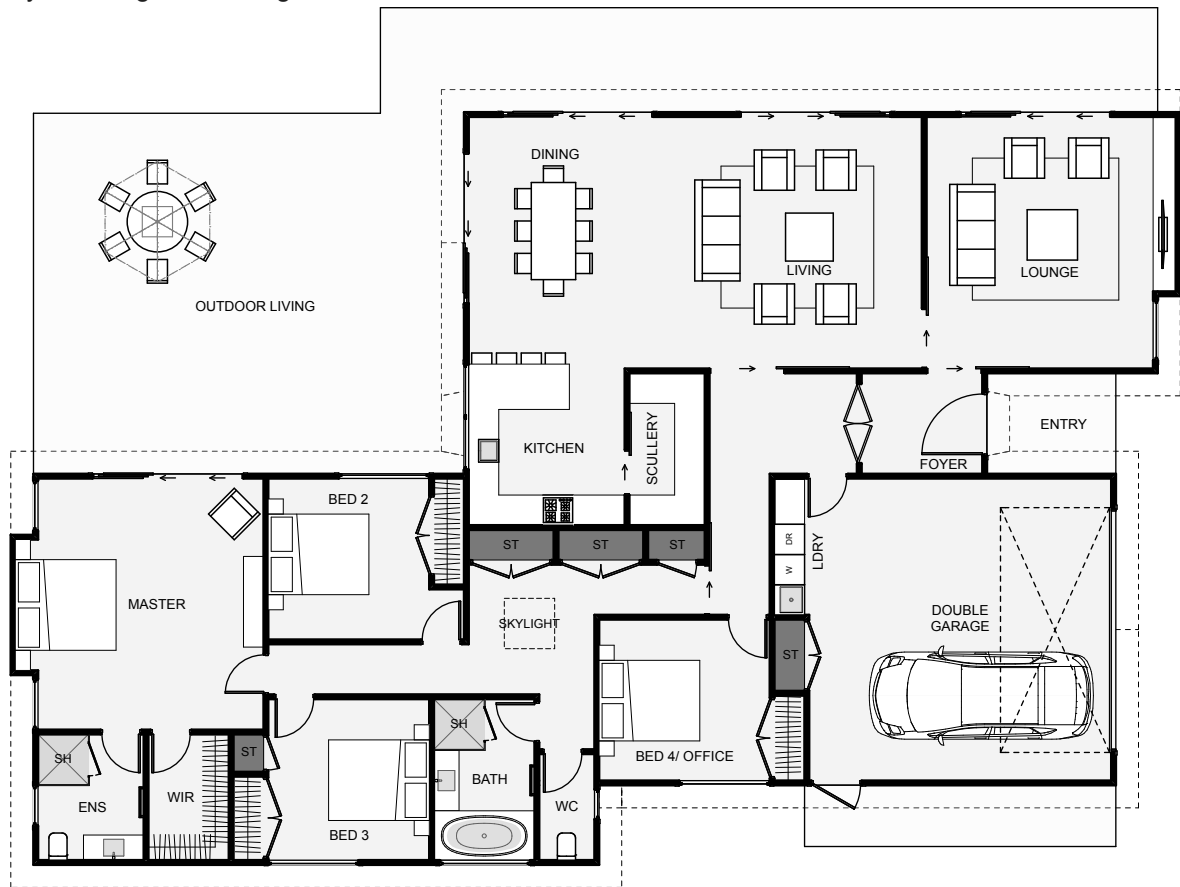

Meet the Matai, where classic meets modern. This four bedroom home works just as well inside, as it does out. Dual living with dual access points from the foyer makes this home easy to work with when having guests around. The dining area allows for a larger table, the kitchen includes a scullery and there's even room for an outdoor kitchen bar. Other pros include plenty of storage and a large master bedroom.