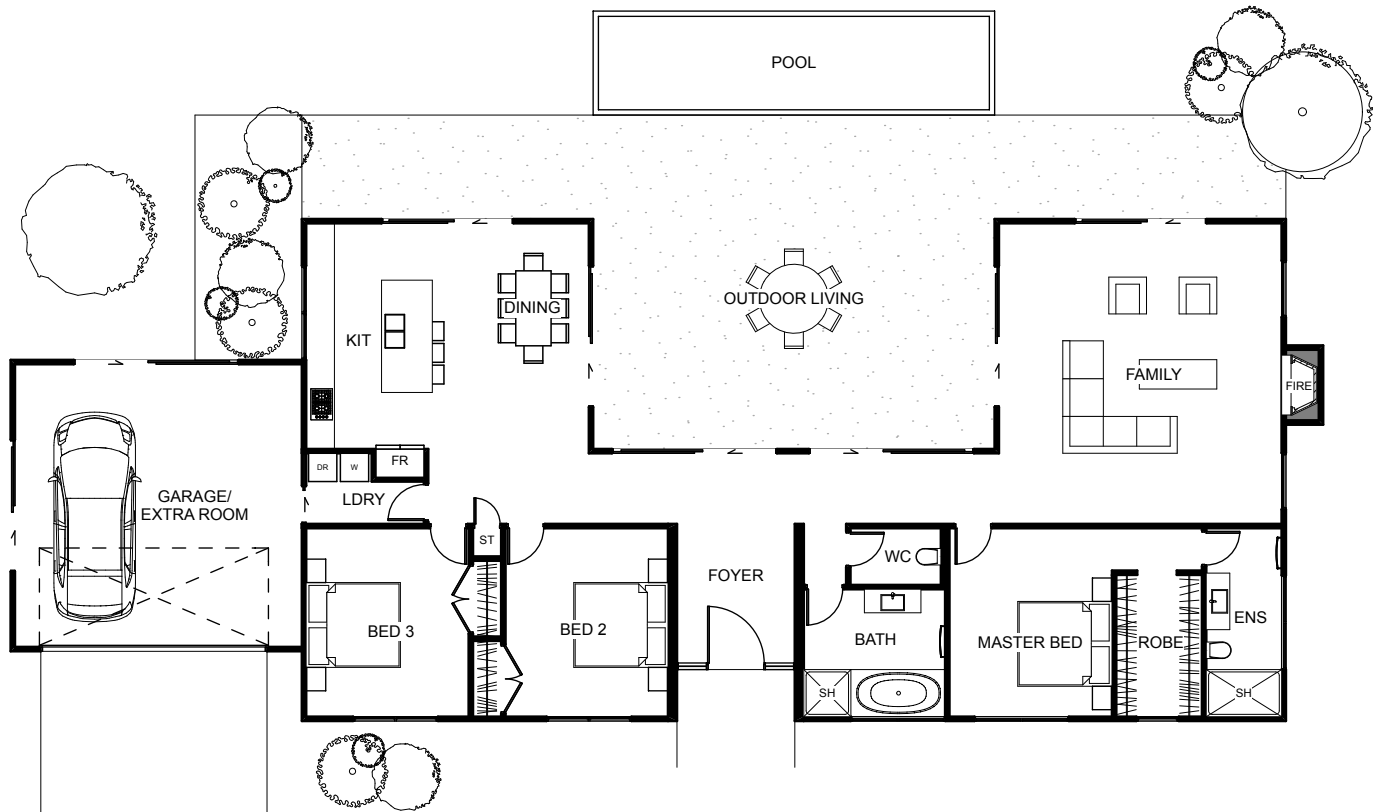

The Matarangi is a three bedroom home designed for simple family living. The master bedroom is complete with an ensuite and walk in robe. This home has a well appointed open planned kitchen and dining space on one side with the living area located at the opposite end of the home, both opening out onto the outdoor living hub, creating a seamless indoor-outdoor flow, ideal for casual entertaining and relaxation. The Matarangi gives ample personal and entertaining space for everyone to enjoy.