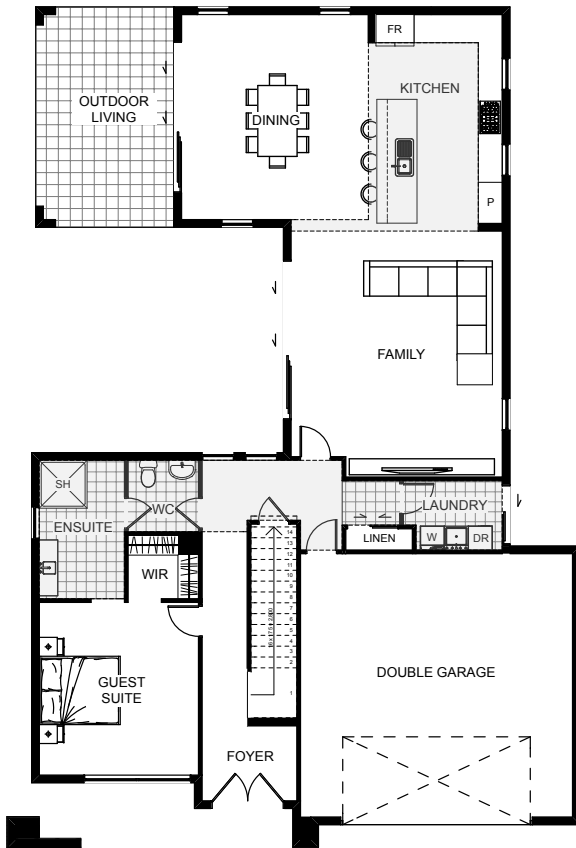

Looking for that perfect layout? The Fantail Bay has it all! A guest suite with ensuite also doubles as the downstairs bathroom. The family, kitchen, dining and outdoor living shapes around to create a private outdoor area, great for the kids. Upstairs, whether its entertaining, reading a book in a quite lounge or studying, there's a space for all. You will only have to look at the master suite once to fall in love with it's mirrored walk in robes, double vanity and private toilet and shower layout. This home truly has it all.

Floor Area: 375m²

2
 4
 3
 14.3m
 22.4m

Contact us:
 Ph 07 866 0449
 M 021 494 474
 E info@hamrhome.co.nz
www.hamrhome.co.nz