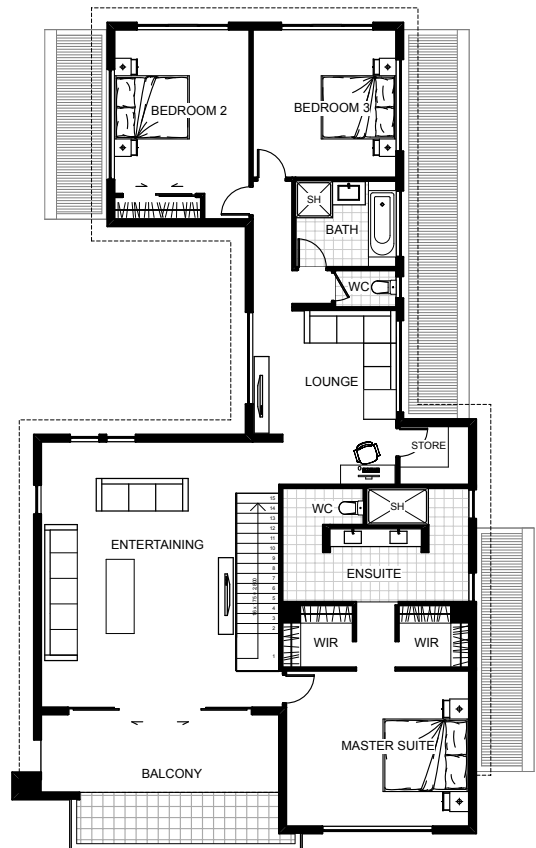

Looking for that perfect layout? The Fantail Bay has it all! A guest suite with ensuite also doubles as the downstairs bathroom. The family, kitchen, dining and outdoor living shapes around to create a private outdoor area, great for the kids. Upstairs, whether its entertaining, reading a book in a quite lounge or studying, there's a space for all. You will only have to look at the master suite once to fall in love with it's mirrored walk in robes, double vanity and private toilet and shower layout. This home truly has it all.

Floor Area: 375m²

2
 4
 3
 14.3m
 22.4m

Contact us:
 Ph 07 866 0449
 M 021 494 474
 E info@hamrhome.co.nz
www.hamrhome.co.nz