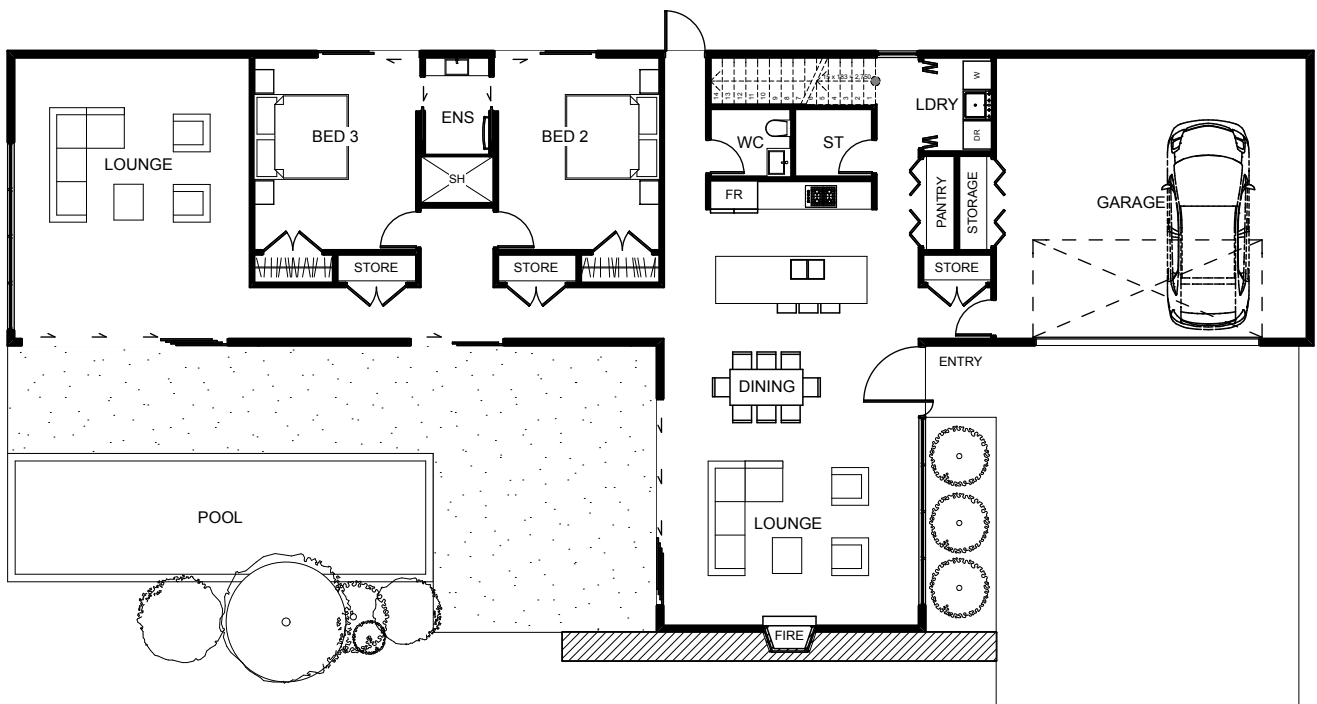

The smart and sophisticated Matapaua makes the whole family feel welcome. You enter the home via an welcoming open plan kitchen, dining and lounge room which opens out onto the private outdoor living space. A second lounge is well positioned at the opposite end of the house and there is plenty of storage space throughout this home. The Matapaua continues to impress with a secluded upstairs master bedroom offering a generous walk in robe and ensuite. The second and third bedrooms are cleverly set away between the living spaces with their very own shared ensuite. Enjoy life with the Matapaua.