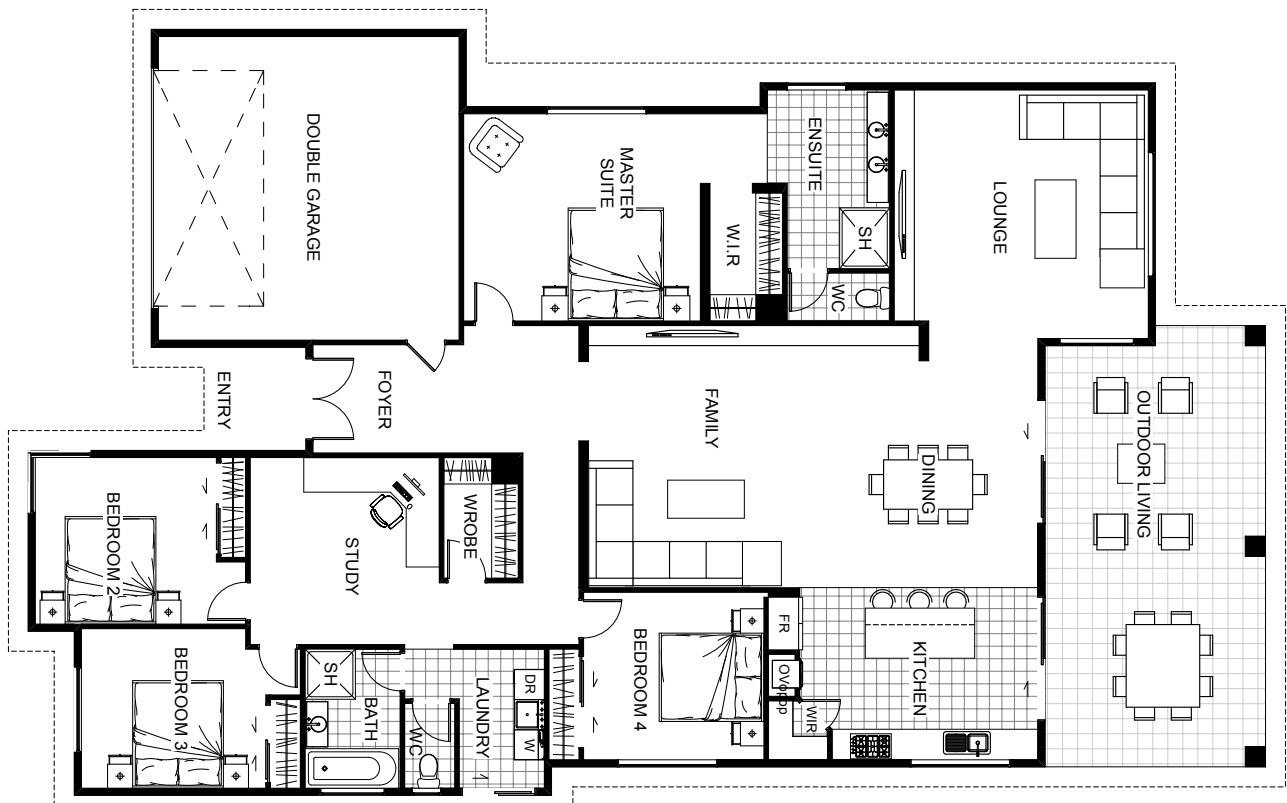

Discover the Waitaia, a home with sensational living at its heart. The spacious dining, adjacent to the kitchen, opens to a spectacular double size alfresco making indoor-outdoor entertaining and relaxing a breeze. A massive lounge flows off the family/dining room with a recess giving privacy to the movie watches. The master suite is your own private retreat, and the separate family bedroom wing includes an activity zone the kids will love (also can be used and shown below as a study).