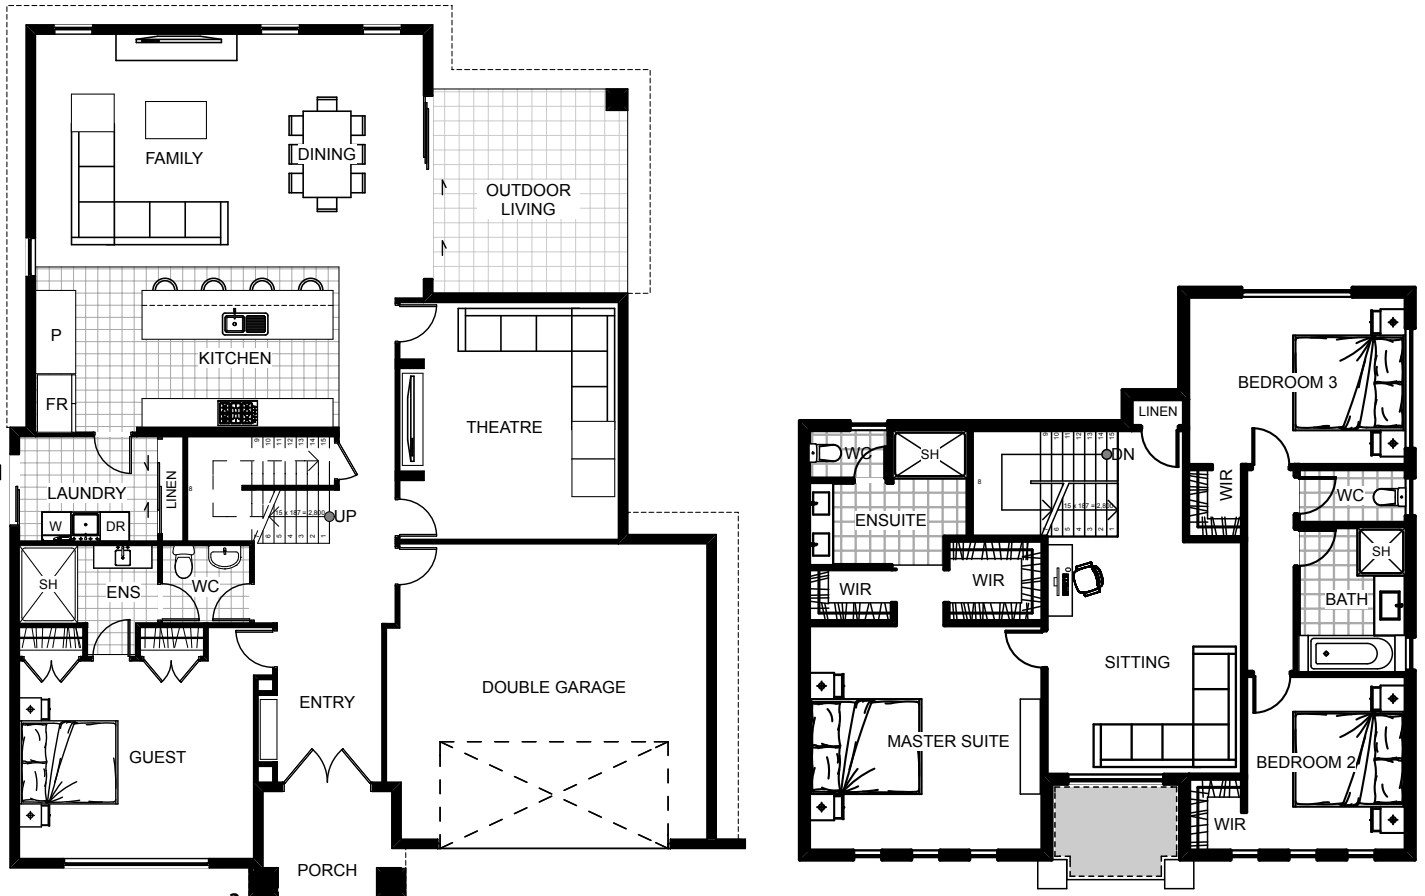

Grand and luxurious stands the proud Shakespeare with four bedrooms and two ensuites. Downstairs the chefs kitchen, family and dining are free-flowing with a private theatre and guest suite. Upstairs a master suite includes a his and her walk-in robe and spacious ensuite including a double vanity. Two bedrooms share a private bathroom and toilet with the upstairs living providing more room to enjoy such a great, grand looking home.