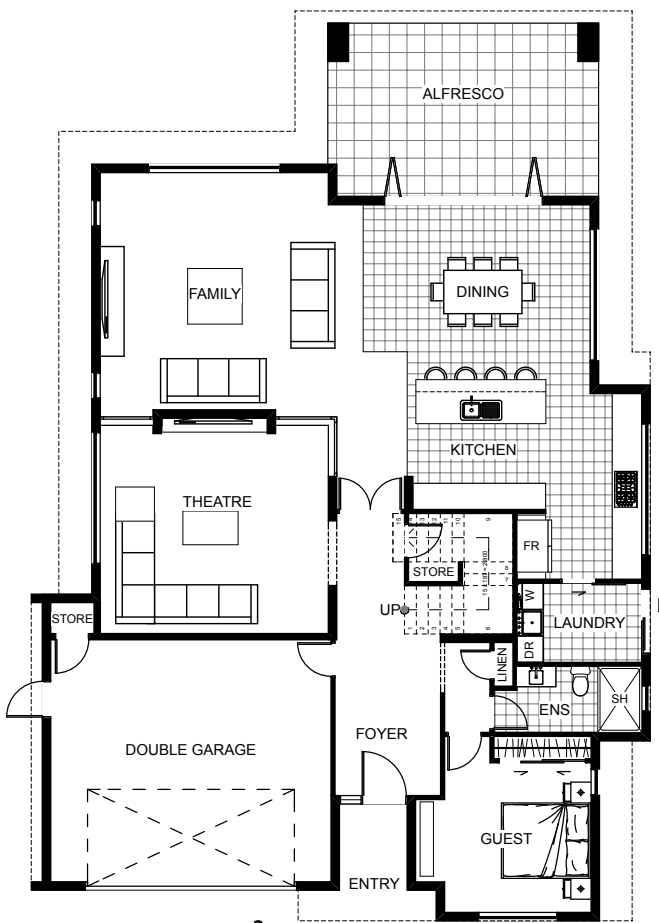

The Peach Grove is a sleek modernist two story home with great alfresco flow integrated into both levels. From a sunken home theatre to the upper living area complete with spacious balcony. With a guest bedroom downstairs and three bedrooms upstairs, this four bedroom home reflects everything that is effortlessly perfect.

Floor Area: 362m²

 2  3  3  14.1m  20.4m

Contact us:
 Ph 07 866 0449
 M 021 494 474
 E info@hamrhome.co.nz
 www.hamrhome.co.nz