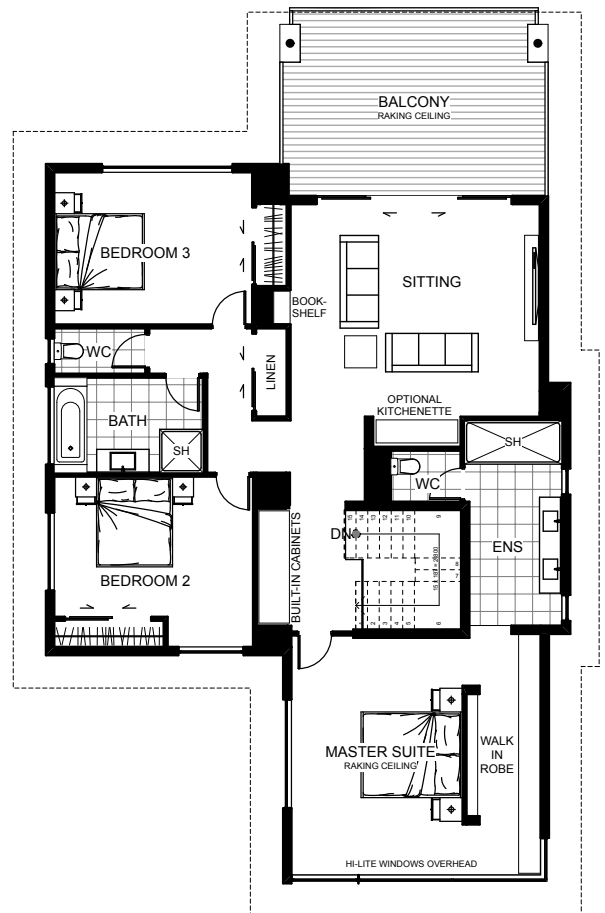

The Peach Grove is a sleek modernist two story home with great alfresco flow integrated into both levels. From a sunken home theatre to the upper living area complete with spacious balcony. With a guest bedroom downstairs and three bedrooms upstairs, this four bedroom home reflects everything that is effortlessly perfect.

Floor Area: 362m²

 2  3  3  14.1m  20.4m

Contact us:
 Ph 07 866 0449
 M 021 494 474
 E info@hamrhome.co.nz
 www.hamrhome.co.nz